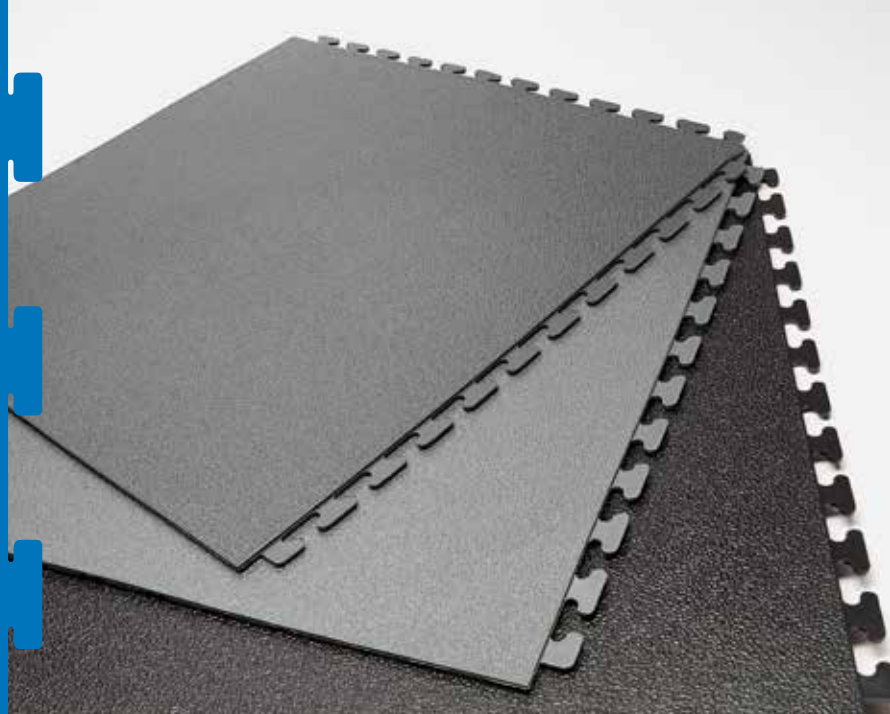

WALA[®]stic

clip tile 6 mm

THE FLEXIBLE ALLROUNDER

The extremely robust *WALA*stic clip tile 6 mm can be installed quickly and easily by yourself. This makes it ideal as a reusable PVC floor covering for example for trade fair stands for optimal presentation or for rental properties - unsightly floors can be renovated inexpensively!

WALA[®] stic clip tile 6 mm

Measures: 500 x 500 mm

Thickness: 6 mm

Standard colors:

black, anthracite & gray

Custom colors: available upon request

Printable with logo or design

Matching step-up and corner tiles

FLEXIBLE, SAFE, EASY TO CLEAN

- DIY installation possible
- removable after use
- flexible installation with step-up and corner tiles
- barrier-free
- replaceable at any time
- ergonomic, joint-friendly
- impervious to mopping water, gluing and bonding making the flooring waterproof!
- resilient, robust, chemical resistant
- impact and shockproof, sound absorption
- anti-slip effect
- flame-resistant